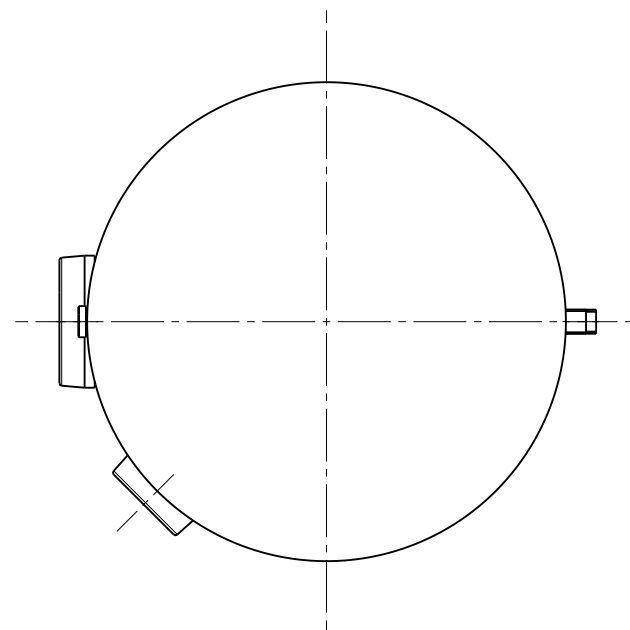

Legende / legend

- | | | |
|---|-------------------------------------|-------|
| 1 | Warmwasser / hot water | R 1¼" |
| 2 | Zirkulation / circulation | R ¾" |
| 3 | Vorlauf Heizung / flow heating | R 1¼" |
| 4 | Thermostat / thermostat | |
| 5 | Rücklauf Heizung / return heating | R 1¼" |
| 6 | Kaltwasser / cold water | R 1¼" |
| 7 | Thermometer / thermometer | |
| 8 | Handloch-Flansch / hand hole flange | |